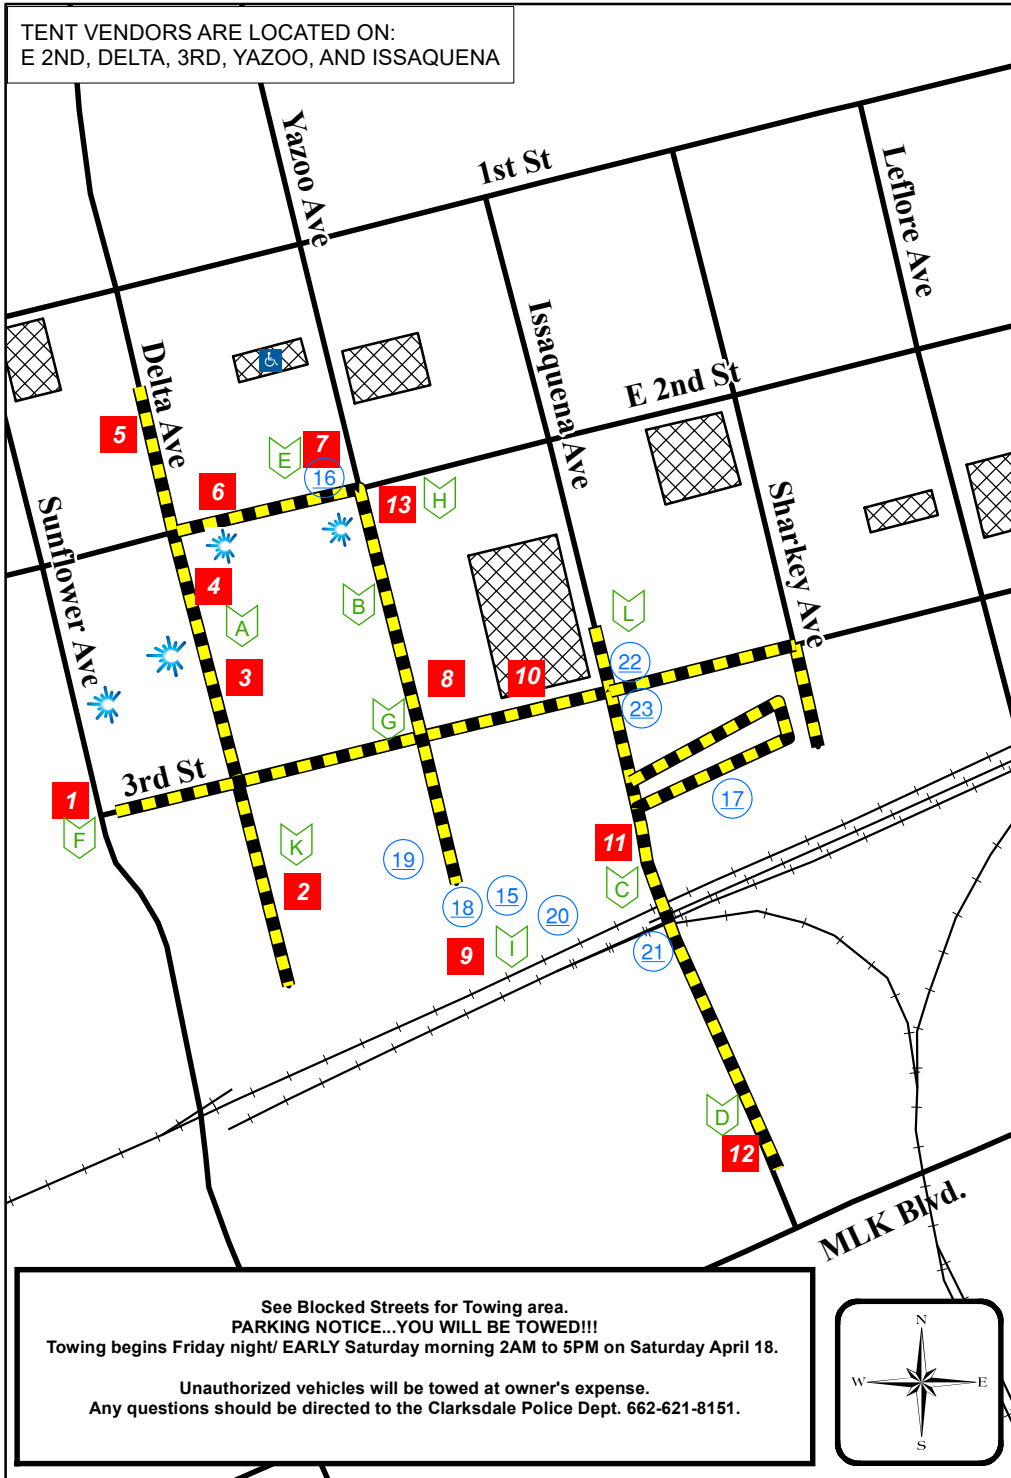

04/18/2020 JUKE JOINT FESTIVAL DAYTIME MUSIC STAGES AND EVENTS

TENT VENDORS ARE LOCATED ON:
E 2ND, DELTA, 3RD, YAZOO, AND ISSAQUENA

DAY MUSIC STAGES

1. QUAPAW CANOE STAGE
2. CROSSROADS CULTURAL ARTS CENTER STAGE
3. CAT HEAD - ROBERT BELFOUR HILL COUNTRY BLUES STAGE
4. STONE PONY STAGE
5. COLLECTIVE SEED SUPPLY STAGE
6. HAMBONE STAGE
7. THE BANK STAGE (inside)
8. PARAMOUNT MARQUEE STAGE
9. DELTA BLUES MUSEUM STAGE
10. TRAVELERS HOTEL STAGE
11. WADE WALTON STAGE
12. MR. TATER MEMORIAL STAGE
13. JJF ACOUSTIC JAM TENT
14. CROSSROADS MARKER STAGE
AT 49 & 61 (NOT SHOWN)

EVENTS

FRIDAY AND SATURDAY:

15. MONKEYS RIDING DOGS

SATURDAY:

16. STUDENT ART & WRITING EXHIBIT
17. CC TOURISM COMM. OFFICE
- 5K/8K RUN
18. ROBINSON'S RACING PIGS
19. BUNGIE JUMP, WRECKING BALL, SIDEWINDER, SWINGS
20. PETTING ZOO
21. CCC FIT FOR LIFE
22. CRUZN THE CROSSROADS
CAR AND TRUCK SHOW
23. BIRDSONG HISTORY BUS TOURS

PORTA-JOHN LOCATIONS

- A. 200 BLOCK OF DELTA ♿
- B. YAZOO PARK
- C. FRONT OF WADE WALTON STAGE
- D. NEW ROXY/TATER MEMORIAL STAGE
- E. ROCK & BLUES STAGE ALLEY
- F. QUAPAW CANOE COMPANY
- G. ACROSS FROM PARAMOUNT STAGE ♿
- H. ACROSS FROM REGIONS @ YAZOO AND EAST 2ND
- I. BESIDE DELTA BLUES MUSEUM STAGE
- J. CORNER OF E 2ND & DESOTO NEAR ICE MACHINE
- K. 300 BLOCK OF DELTA ♿
- L. 238 ISSAQUENA/ DELTA FURNITURE

C SPIRE CHARGING STATIONS

- C SPIRE PHONE CHARGING STATION: 200 BLOCK DELTA AV
 YAZOO PASS: 207 YAZOO AV
 LEVON'S BAR & GRILL: 232 SUNFLOWER AV
 STONE PONY PIZZA: 226 DELTA AV

LEGEND

- CSPIRE CHARGING STATIONS
- DAY MUSIC STAGES
- EVENTS
- PORTA-JOHN LOCATIONS
- BLOCKED STREETS
- PUBLIC PARKING