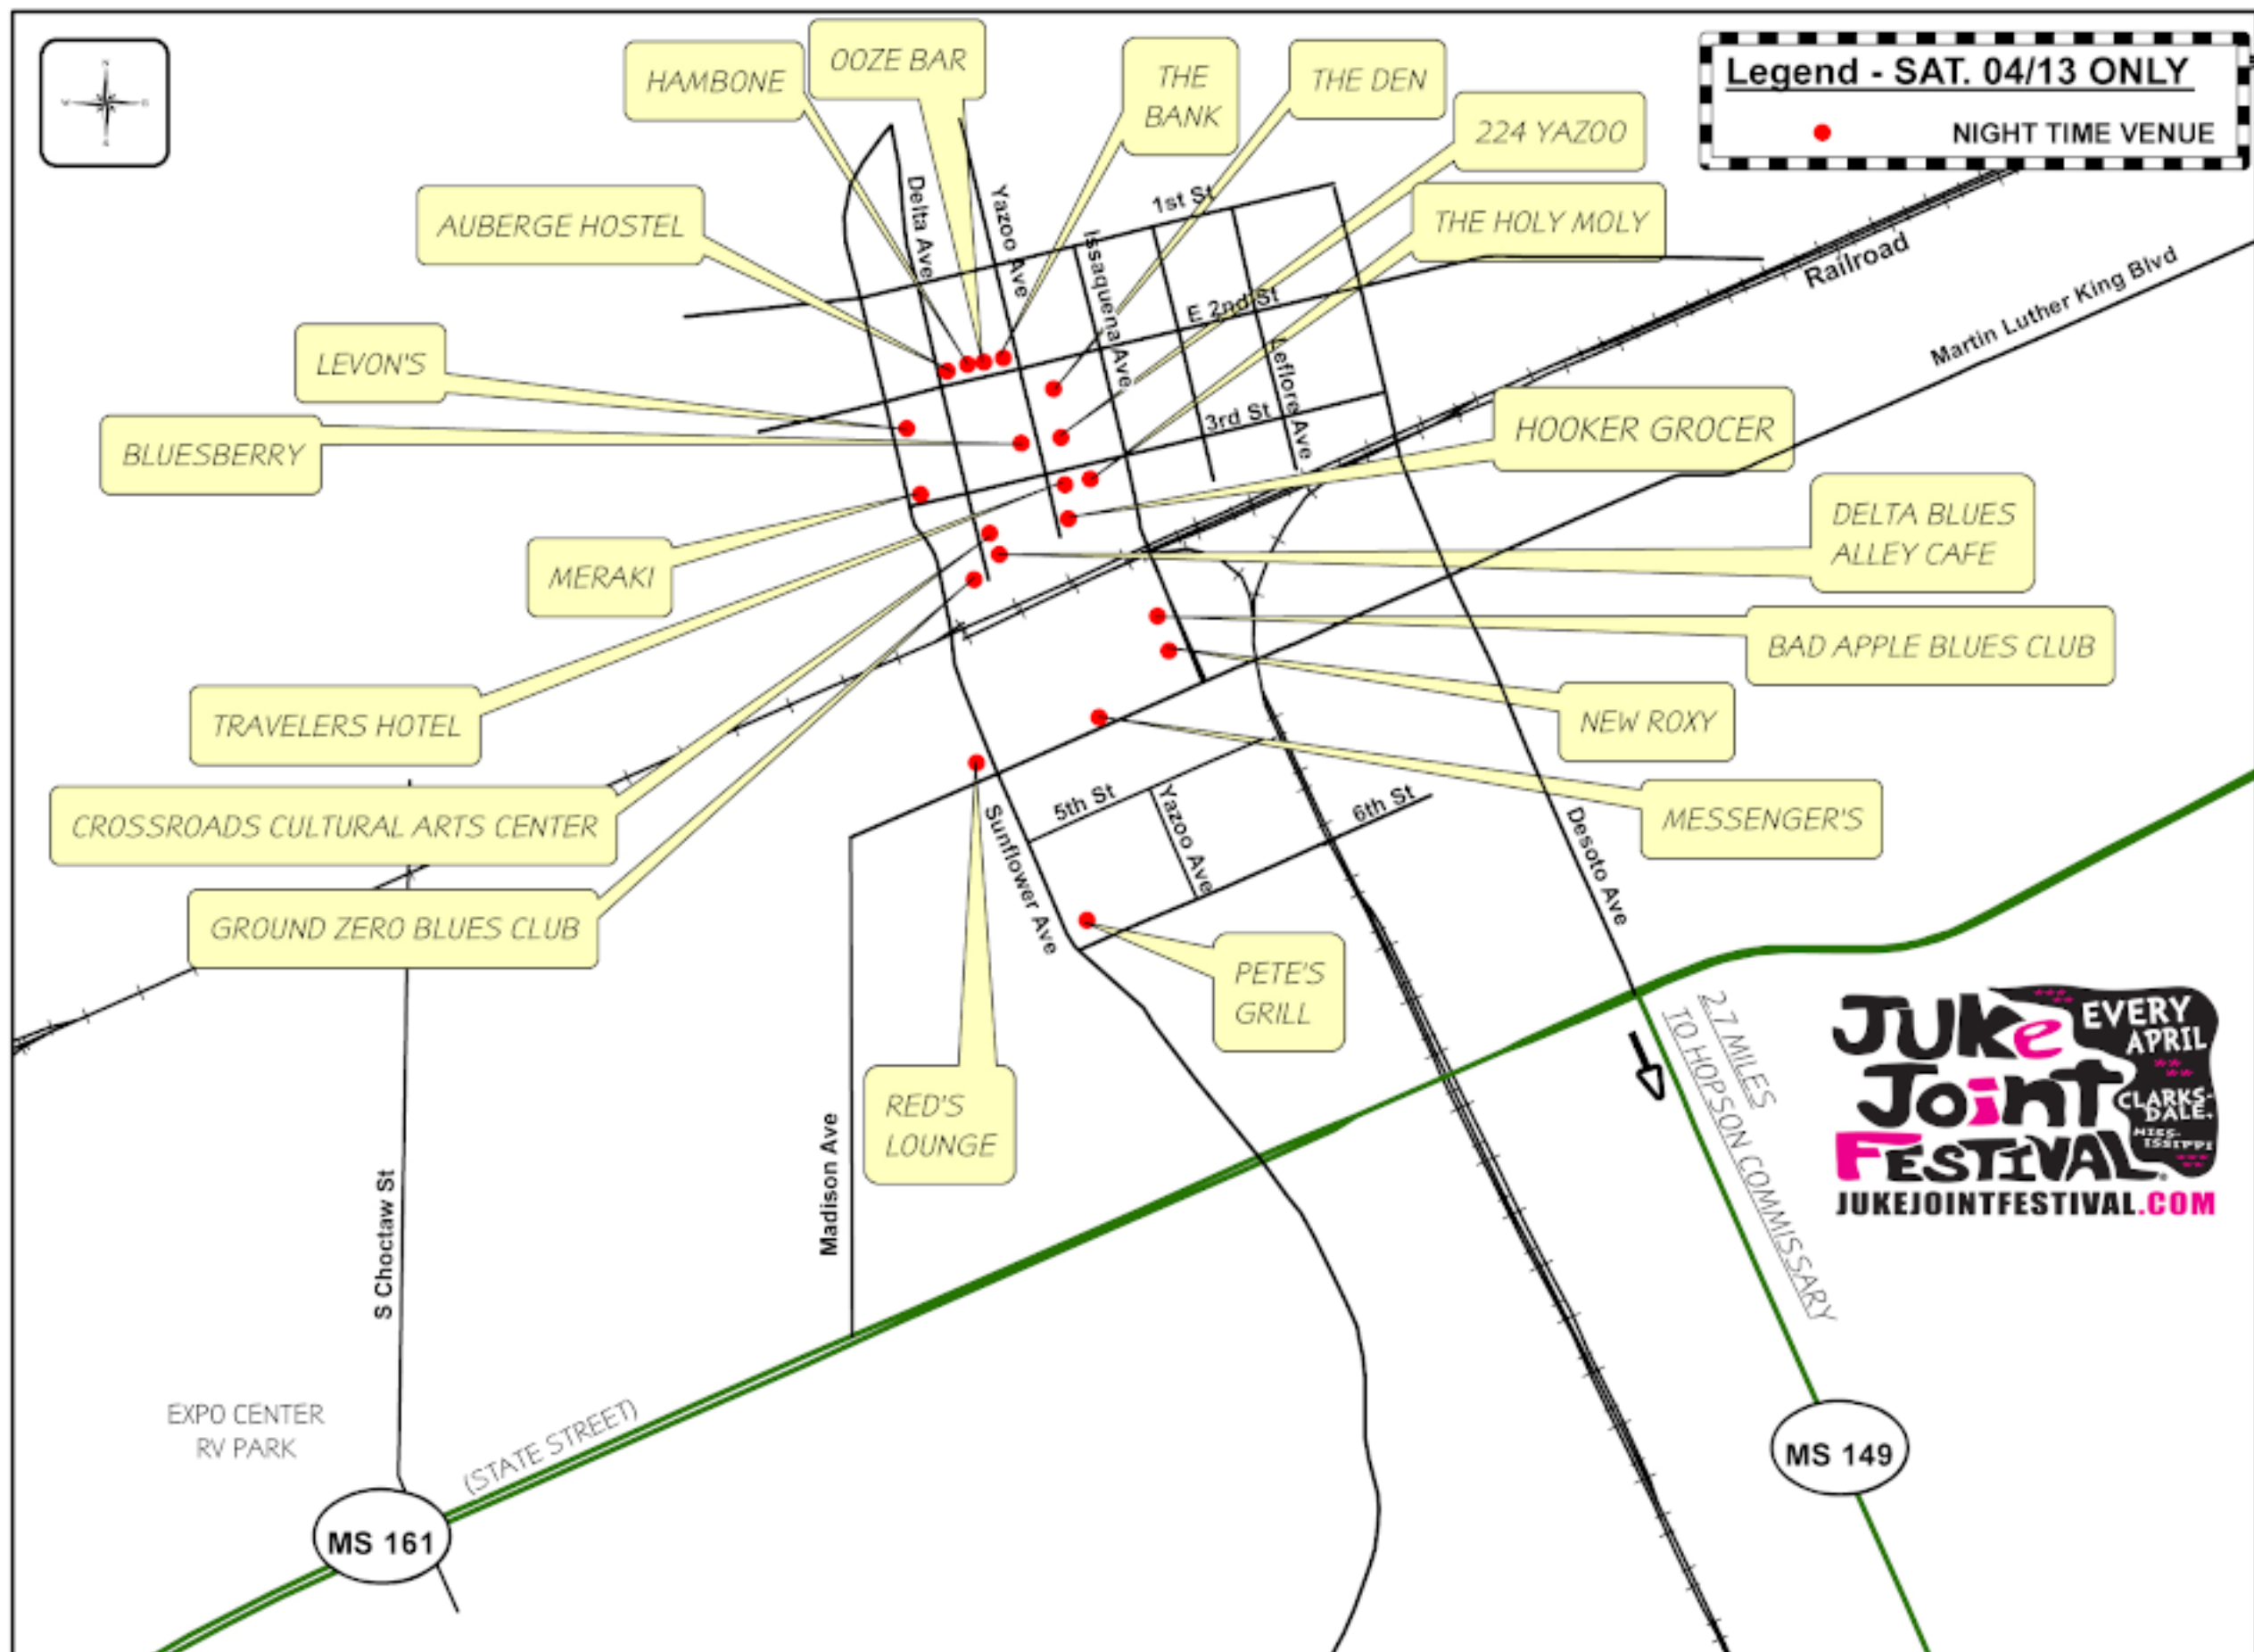

# 04/13/2024 OFFICIAL JUKE JOINT FESTIVAL NIGHT-TIME VENUES

**\* 04/13 NIGHT-TIME VENUES \***  
**MUST HAVE JUKEJOINT FESTIVAL OFFICIAL WRISTBANDS AT THESE VENUE DOORS**

224 YAZOO 224 YAZOO AVENUE	MERAKI COFFEE ROASTERS 278 SUNFLOWER AVENUE
AUBERGE HOSTEL 164 DELTA AVENUE	MESSENGER'S 133 MLK DRIVE
BAD APPLE BLUES CLUB 349 ISSAQUENA AVENUE	NEW ROXY 363 ISSAQUENA AVENUE
BLUESBERRY CAFE 235 YAZOO AVENUE	OOZE BAR 113 EAST 2ND STREET
CROSSROADS CULTURAL ARTS CENTER 332 DELTA AVENUE	PETE'S GRILL 550 SUNFLOWER AVENUE
DELTA BLUES ALLEY CAFE 352 DELTA AVENUE	RED'S LOUNGE 395 SUNFLOWER AVENUE
GROUND ZERO BLUES CLUB 0 BLUES ALLEY	SHACK UP INN (THE GIN) 1 COMMISSARY ROAD
HAMBONE ART & MUSIC 111 E. 2ND STREET	THE BANK 123 E. 2ND STREET
HOOKER GROCER & EATERY 316 JOHN LEE HOOKER LANE	THE DEN 220 YAZOO AVENUE
HOPSON COMMISSARY 1 COMMISSARY ROAD	THE HOLY MOLY 218 3RD STREET
LEVON'S BAR & GRILL 232 SUNFLOWER AVENUE	TRAVELERS HOTEL LOBBY BAR 212 3RD STREET